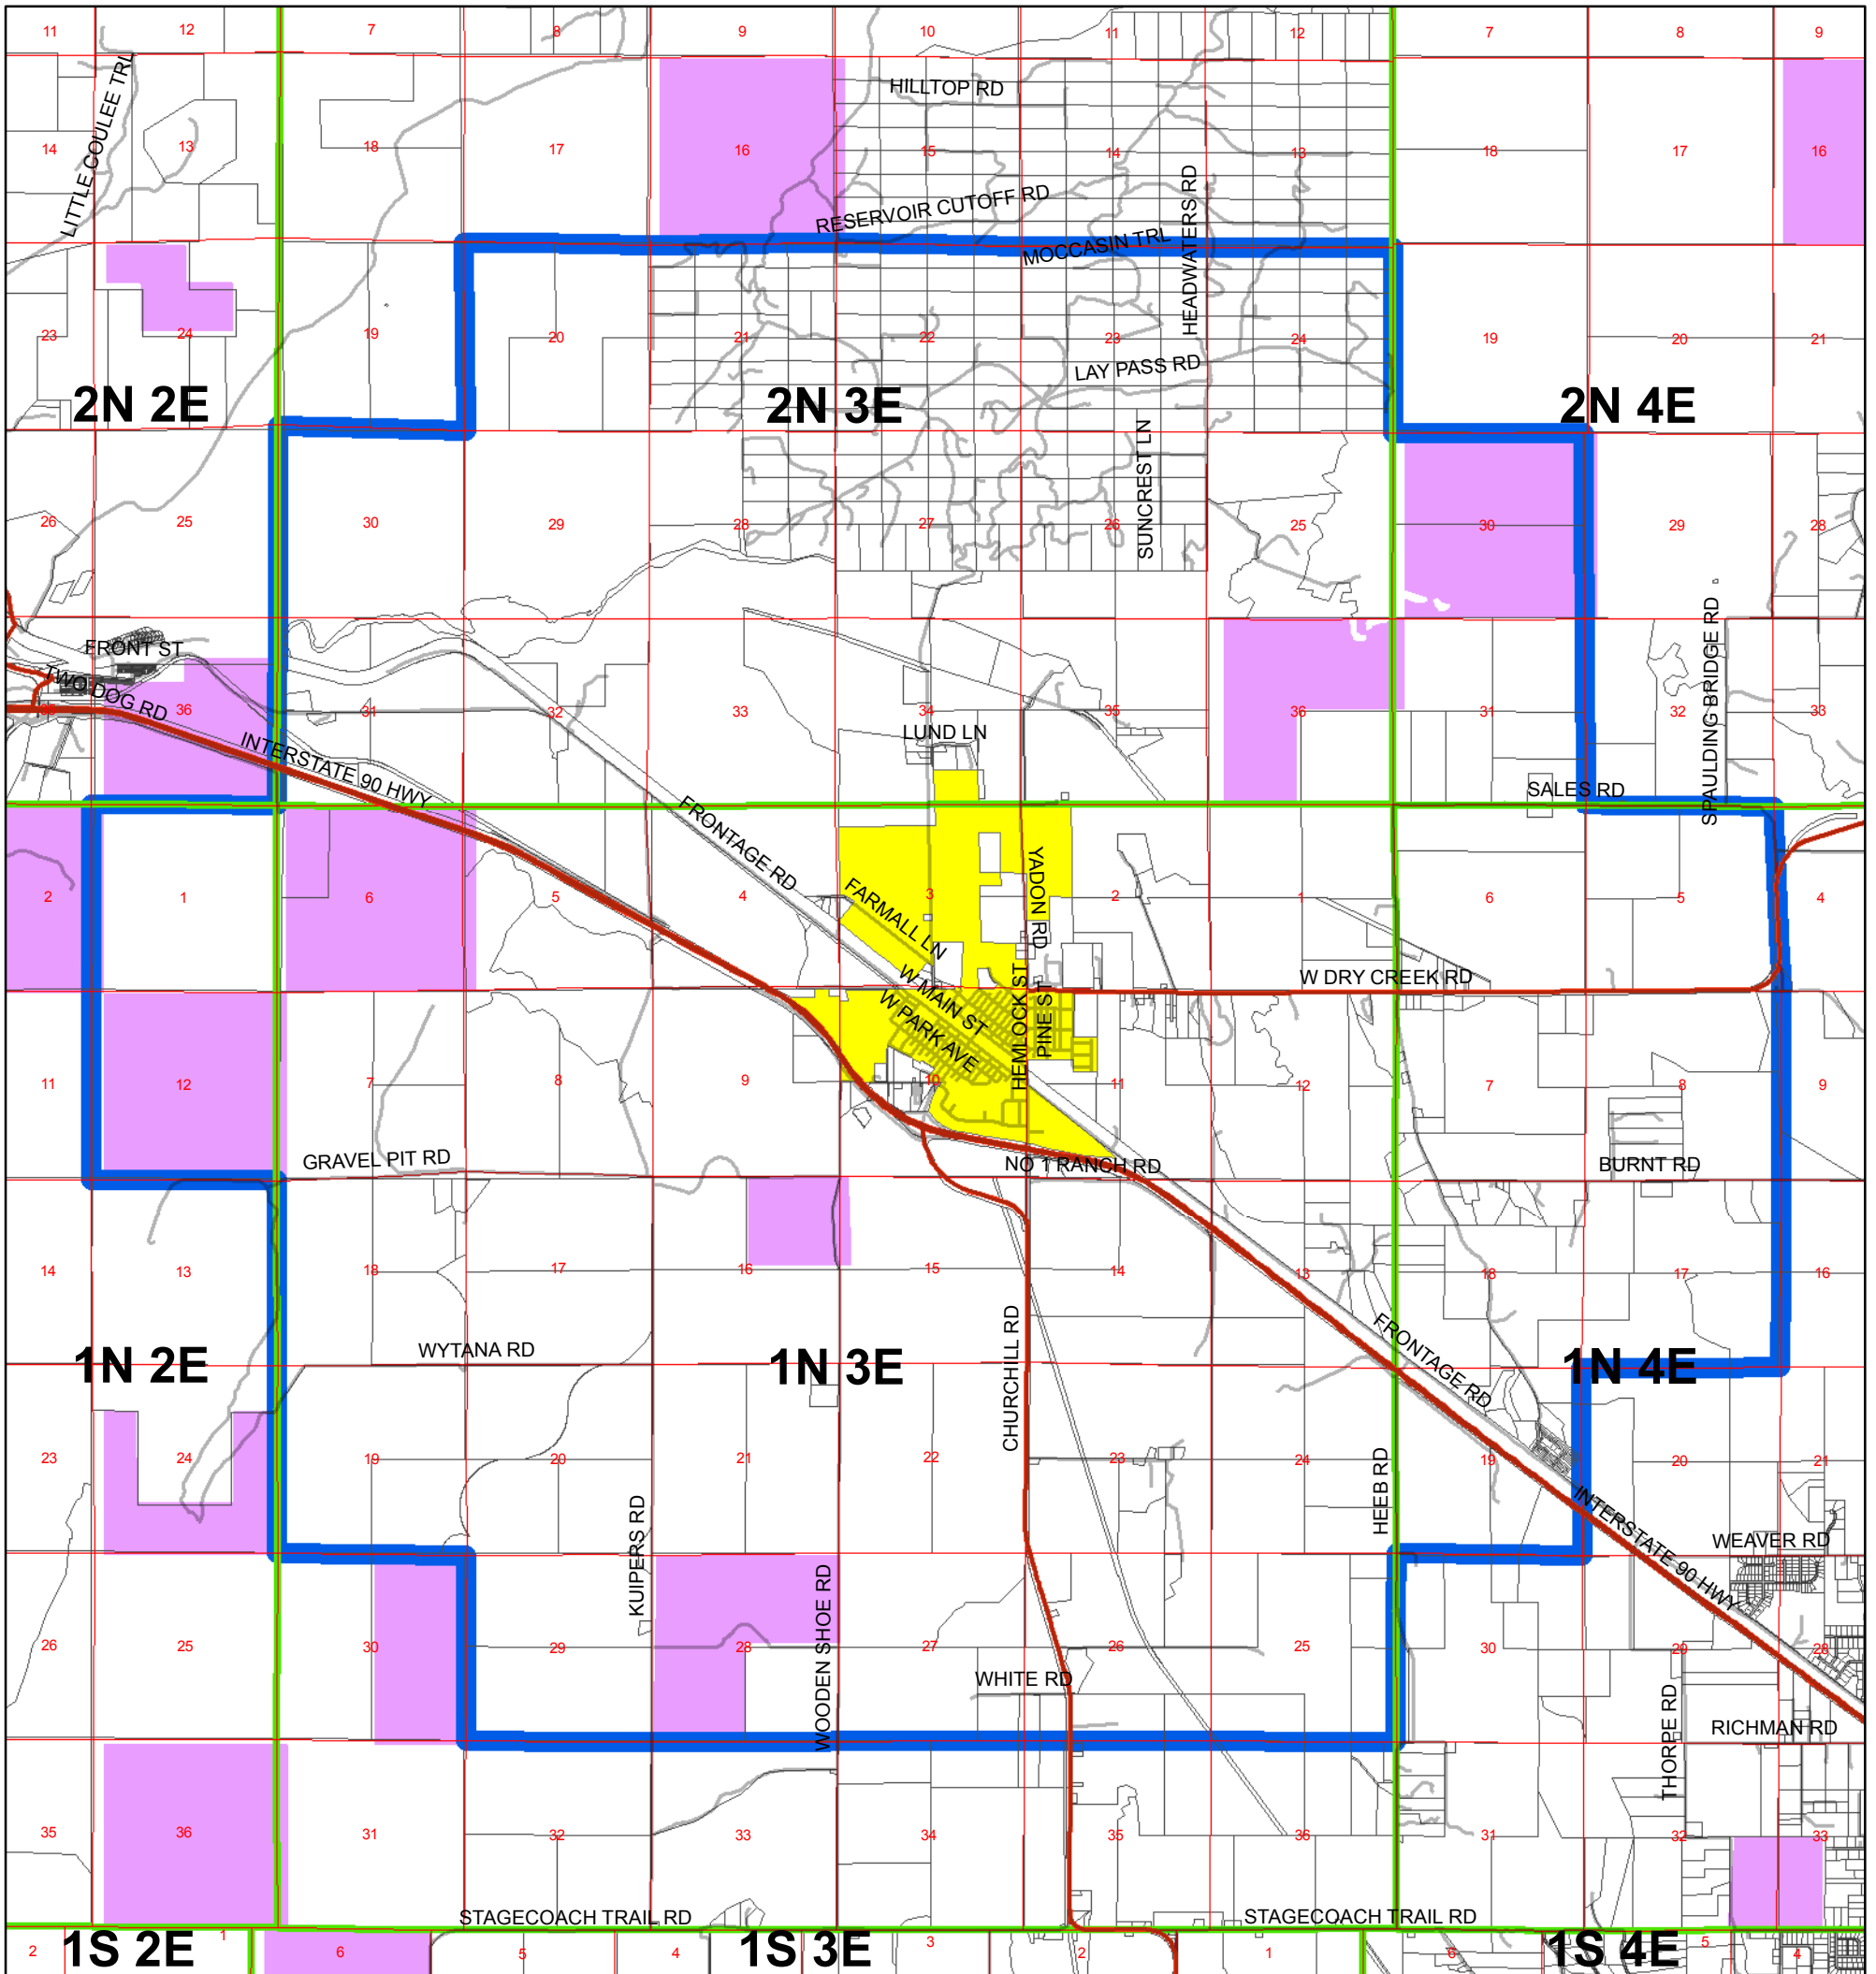

# Proposed Gallatin County/Manhattan Area Zoning District

Gallatin County, MT

*DRAFT*  
02/03/2010

Legend	
	Proposed Gallatin County / Manhattan Area Zoning District
	Manhattan Town Limits
	Major Roads
	Roads
	Parcels
	Sections
	Townships
	State Land

Map Generated by Gallatin County Planning Department for reference purposes only. For official boundaries, please refer to resolutions pertaining to the creation of the Gallatin County / Manhattan Area Zoning District