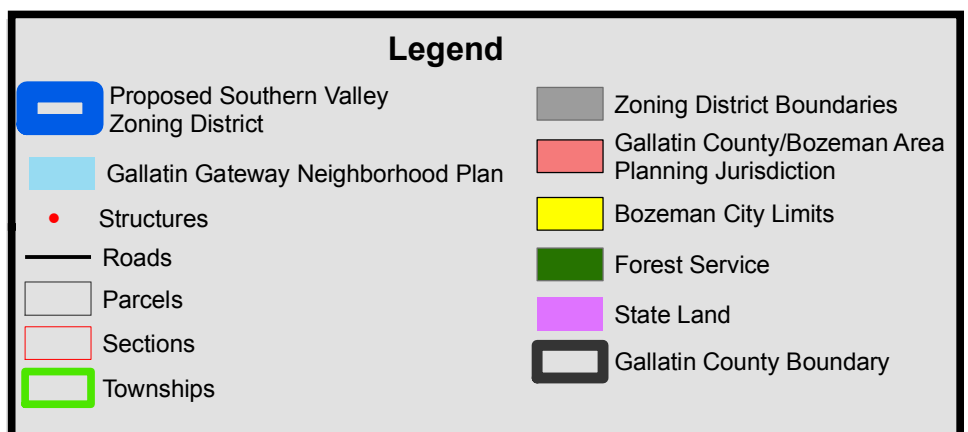

Proposed Southern Valley Zoning District

Gallatin County, MT

DRAFT
01/27/2010

Map Generated by Gallatin County Planning Department for reference purposes only. For official boundaries, please refer to resolutions pertaining to the creation of the Southern Valley Zoning District