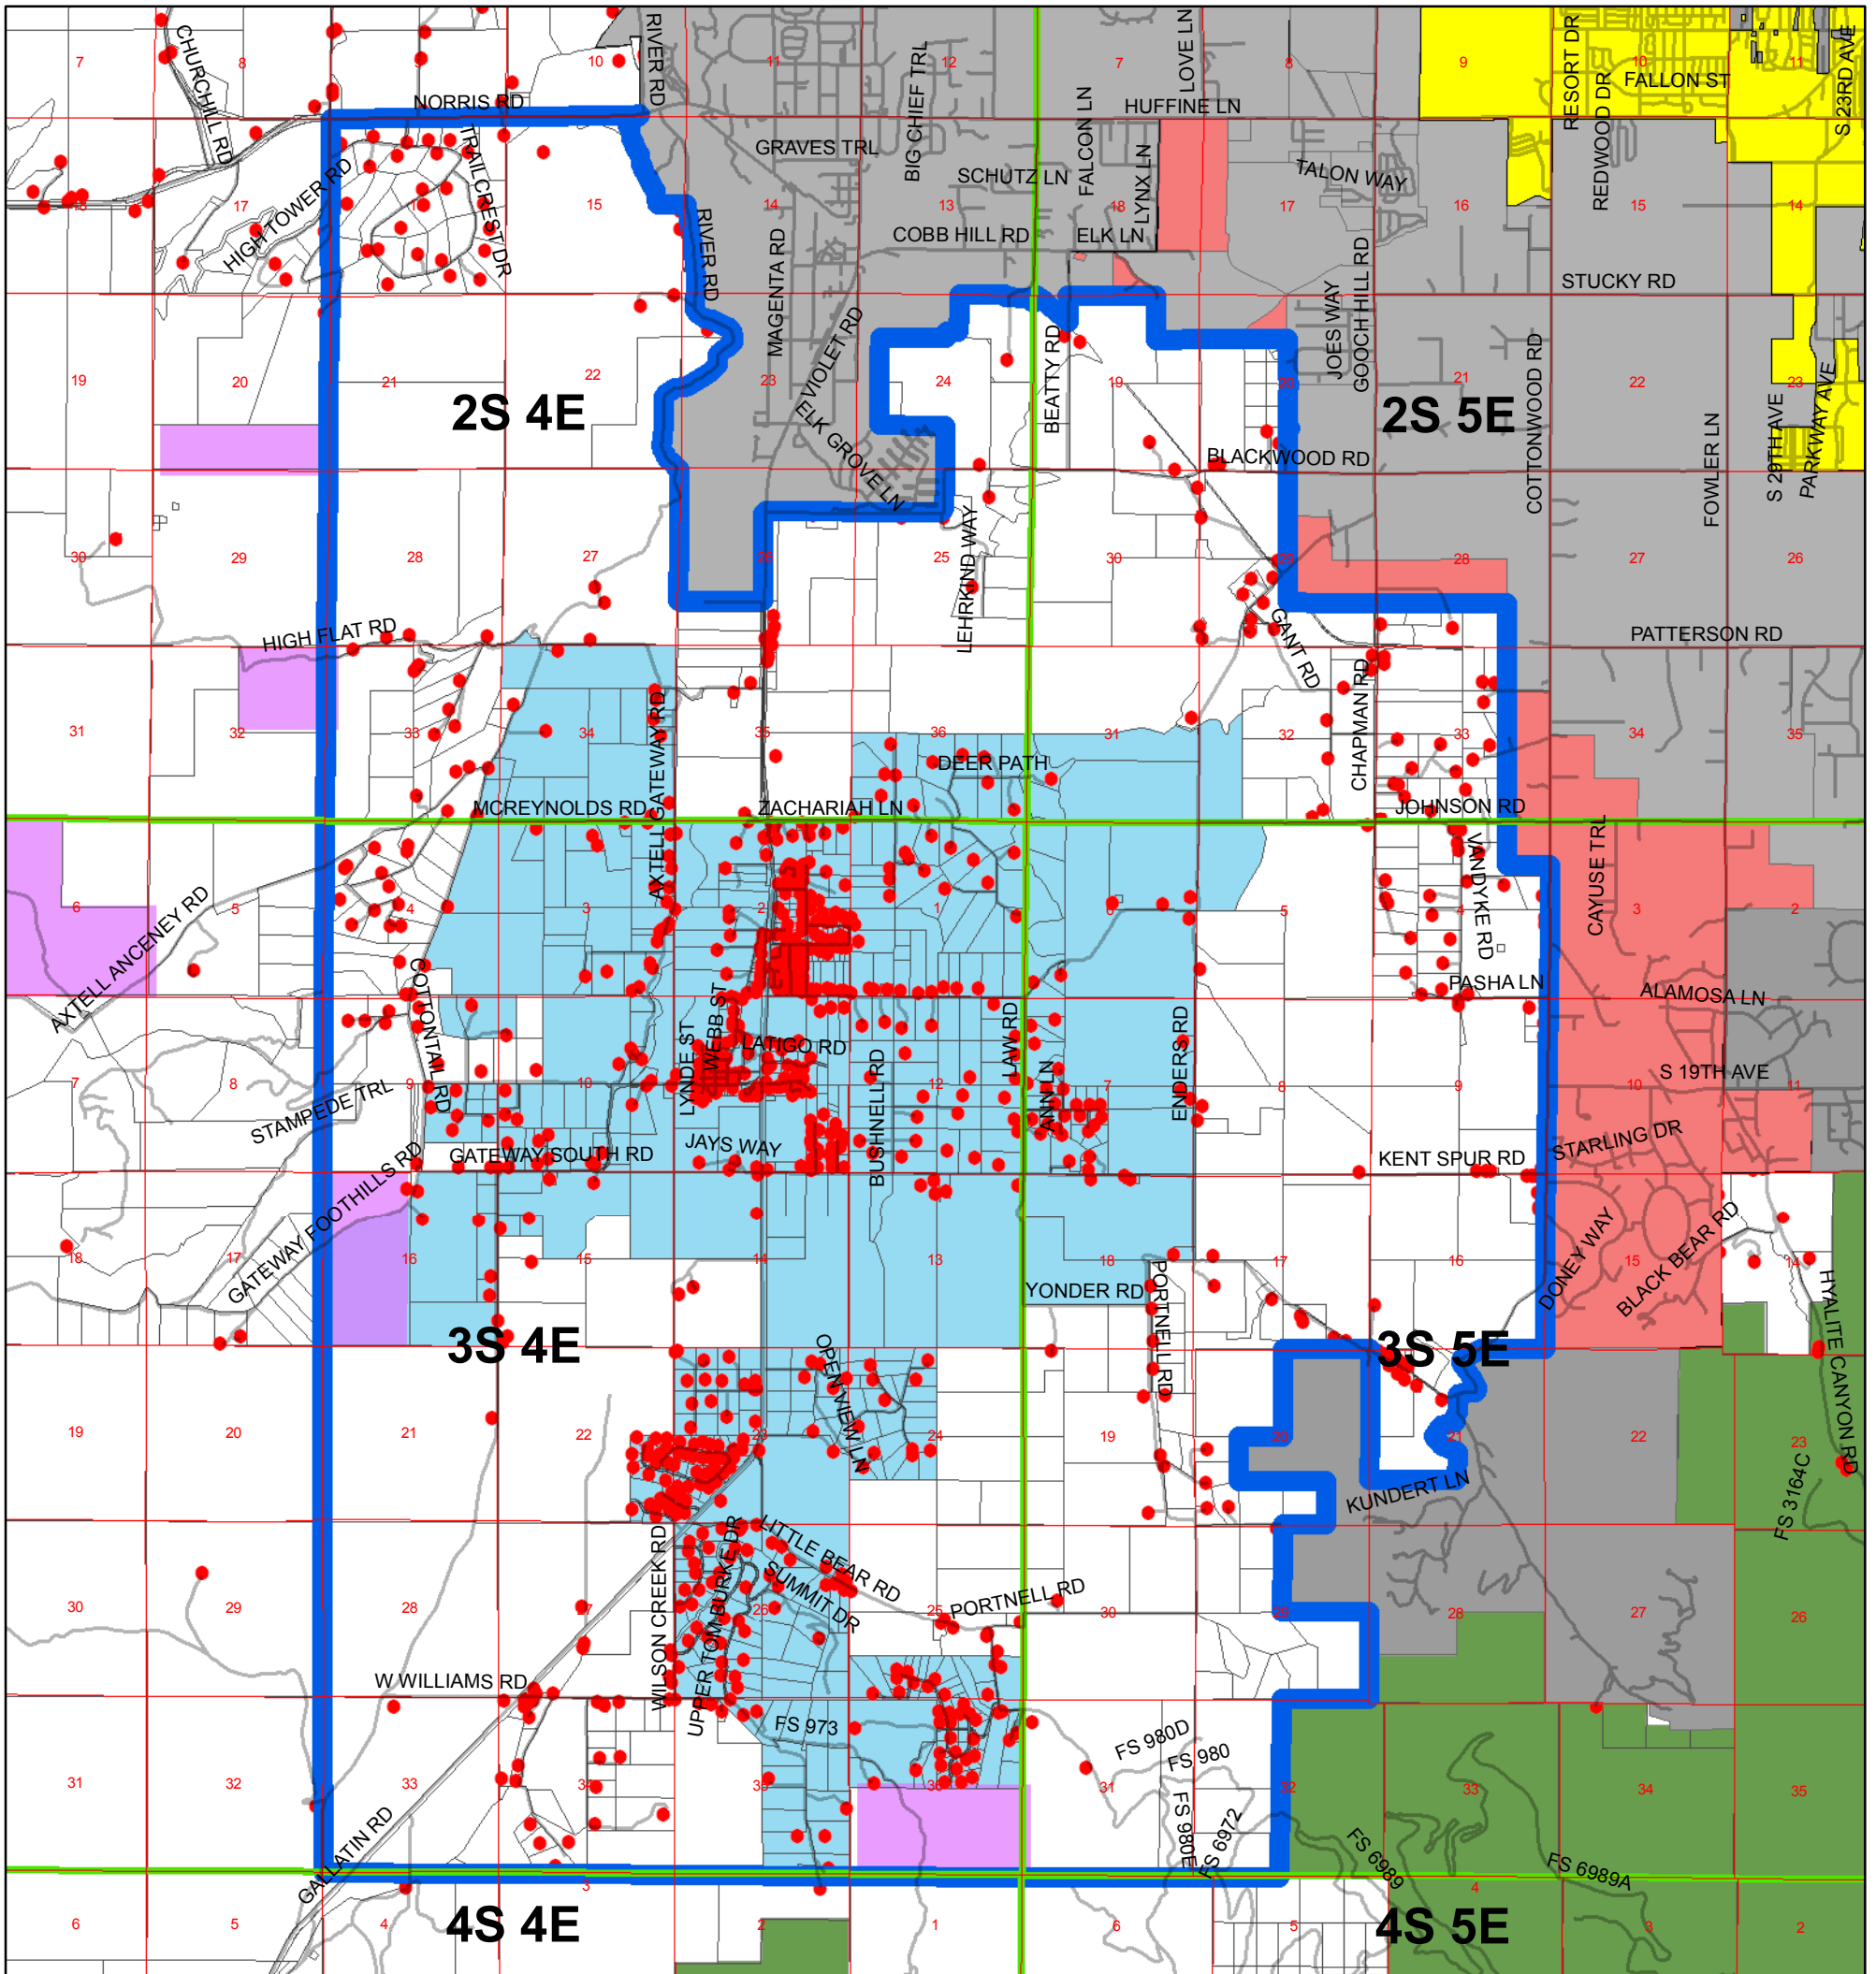

Proposed Southern Valley Zoning District

Gallatin County, MT

DRAFT
01/27/2010

Map Generated by Gallatin County Planning Department for reference purposes only. For official boundaries, please refer to resolutions pertaining to the creation of the Southern Valley Zoning District